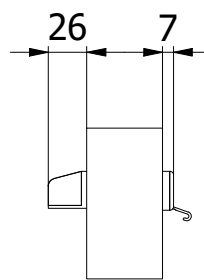

INSIDE VIEW (1 : 5)

OUTSIDE VIEW (1 : 5)

○ SSH 2500Ea Tipvent and Canopy with no acoustic models

 Louvers & Ventilation Ltd				No
Material	Weight N/A	Coating surface	Anodisation surface N/A	Page size: A3
Alexandra Way, Ashchurch, Tewkesbury GL20 8NB, United Kingdom				Tol. DIN1748 (DEEL 4)
www.awlouvers.co.uk		info@awlouvers.co.uk		Name:SV Date: 7/12/2021