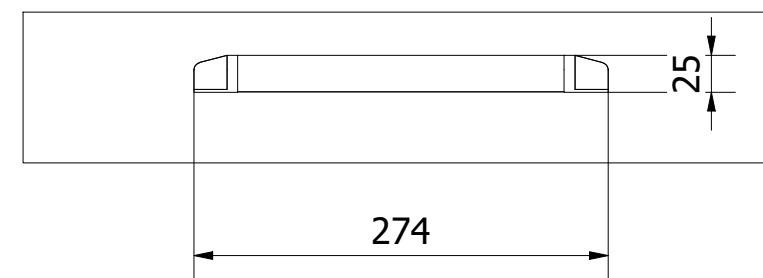

INSIDE VIEW (1 : 5)

OUTSIDE VIEW (1 : 5)

○ SSH 2500Ea Tipvent and Canopy with no acoustic models

 Louvers & Ventilation Ltd				No
Material	Weight N/A	Coating surface	Anodisation surface N/A	Page size: A3
Alexandra Way, Ashchurch, Tewkesbury GL20 8NB, United Kingdom				Tol. DIN1748 (DEEL 4)
www.awlouvers.co.uk		info@awlouvers.co.uk		Name:SV Date: 7/12/2021