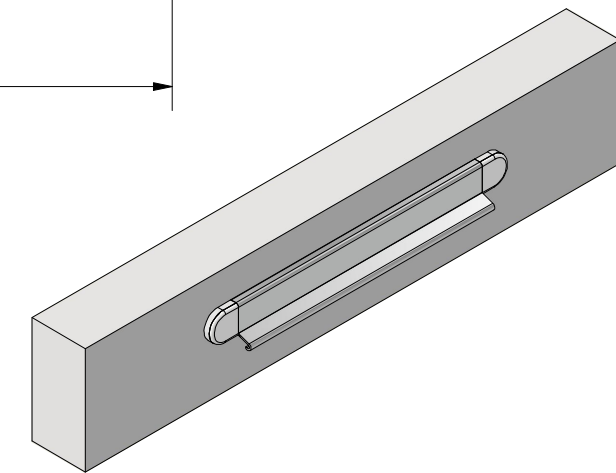

INSIDE VIEW (1 : 5)

OUTSIDE VIEW (1 : 5)

○ SSH 2500Ea Tipvent and Canopy with no acoustic models

 Louvers & Ventilation Ltd				No
Material	Weight N/A	Coating surface	Anodisation surface N/A	Page size: A3
Alexandra Way, Ashchurch, Tewkesbury GL20 8NB, United Kingdom				Tol. DIN1748 (DEEL 4)
www.awlouvers.co.uk		info@awlouvers.co.uk		Name:SV Date: 7/12/2021