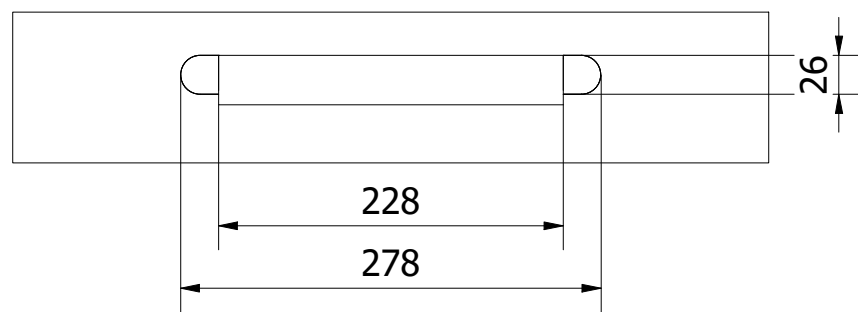

INSIDE VIEW (1 : 5)

OUTSIDE VIEW (1 : 5)

○ SSH 2500Ea Tipvent and Canopy with no acoustic models

 Louvers & Ventilation Ltd				No
Material	Weight N/A	Coating surface	Anodisation surface N/A	Page size: A3
Alexandra Way, Ashchurch, Tewkesbury GL20 8NB, United Kingdom				Tol. DIN1748 (DEEL 4)
www.awlouvers.co.uk		info@awlouvers.co.uk		Name:SV Date: 7/12/2021