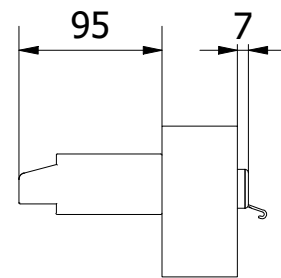

INSIDE VIEW (1 : 5)

OUTSIDE VIEW (1 : 5)

○ SSH 2500Ea Tipvent and external canopy and 1 external acoustic model

Louvers & Ventilation Ltd				No
Material	Weight N/A	Coating surface	Anodisation surface N/A	Page size: A3
Alexandra Way, Ashchurch, Tewkesbury GL20 8NB, United Kingdom				Tol. DIN1748 (DEEL 4)
www.awlouvers.co.uk		info@awlouvers.co.uk		Name:SV Date: 7/12/2021