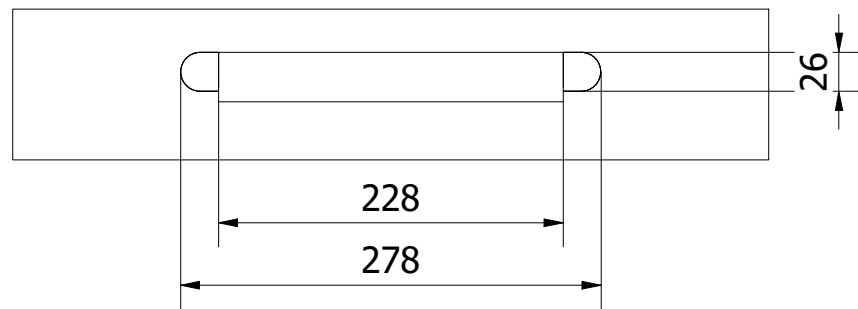

INSIDE VIEW (1 : 5)

OUTSIDE VIEW (1 : 5)

○ SSH 2500Ea Tipvent and external canopy and 1 external acoustic model

Louvers & Ventilation Ltd				No
Material	Weight N/A	Coating surface	Anodisation surface N/A	Page size: A3
Alexandra Way, Ashchurch, Tewkesbury GL20 8NB, United Kingdom				Tol. DIN1748 (DEEL 4)
www.awlouvers.co.uk		info@awlouvers.co.uk		Name:SV Date: 7/12/2021