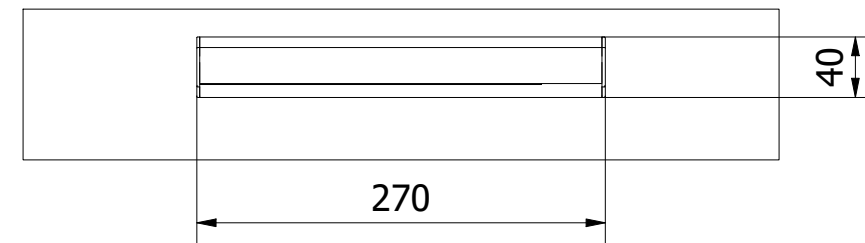

INSIDE VIEW (1 : 5)

OUTSIDE VIEW (1 : 5)

○ SSH 2500Ea Tipvent and external canopy and 1 external acoustic model

Louvers & Ventilation Ltd				No
Material	Weight N/A	Coating surface	Anodisation surface N/A	Page size: A3
Alexandra Way, Ashchurch, Tewkesbury GL20 8NB, United Kingdom				Tol. DIN1748 (DEEL 4)
www.awlouvers.co.uk		info@awlouvers.co.uk		Name:SV Date: 7/12/2021