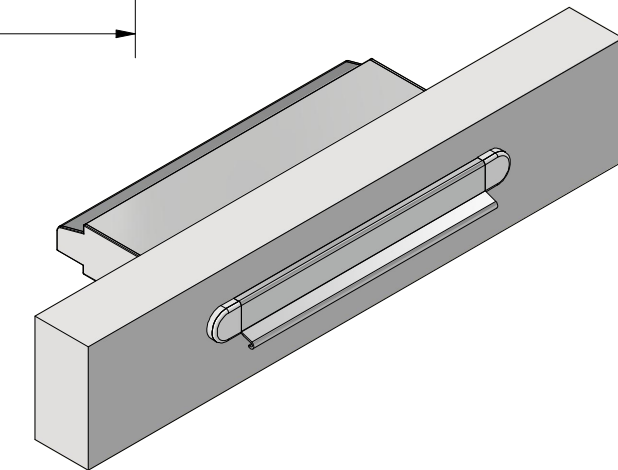

INSIDE VIEW (1 : 5)

OUTSIDE VIEW (1 : 5)

○ SSH 2500Ea Tipvent and external canopy and 1 external acoustic model

Louvers & Ventilation Ltd				No
Material	Weight N/A	Coating surface	Anodisation surface N/A	Page size: A3
Alexandra Way, Ashchurch, Tewkesbury GL20 8NB, United Kingdom				Tol. DIN1748 (DEEL 4)
www.awlouvers.co.uk		info@awlouvers.co.uk		Name:SV Date: 7/12/2021