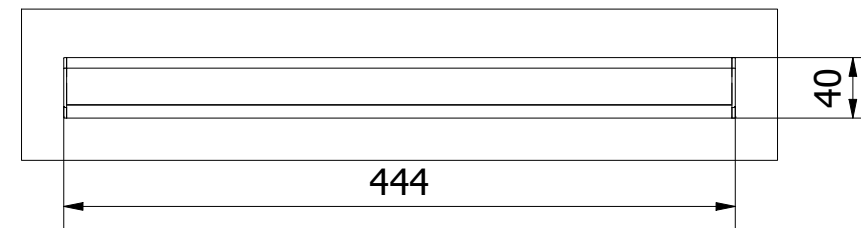

INSIDE VIEW (1 : 5)

OUTSIDE VIEW (1 : 5)

○ SSH 5000Ea Tipvent and 1 internal acoustic model and external Canopy and 1 External acoustic model

 Louvers & Ventilation Ltd				No
Material	Weight N/A	Coating surface	Anodisation surface N/A	Page size: A3
Alexandra Way, Ashchurch, Tewkesbury GL20 8NB, United Kingdom				Tol. DIN1748 (DEEL 4)
www.awlouvers.co.uk		info@awlouvers.co.uk		Name: Serge Date: 8/12/2021