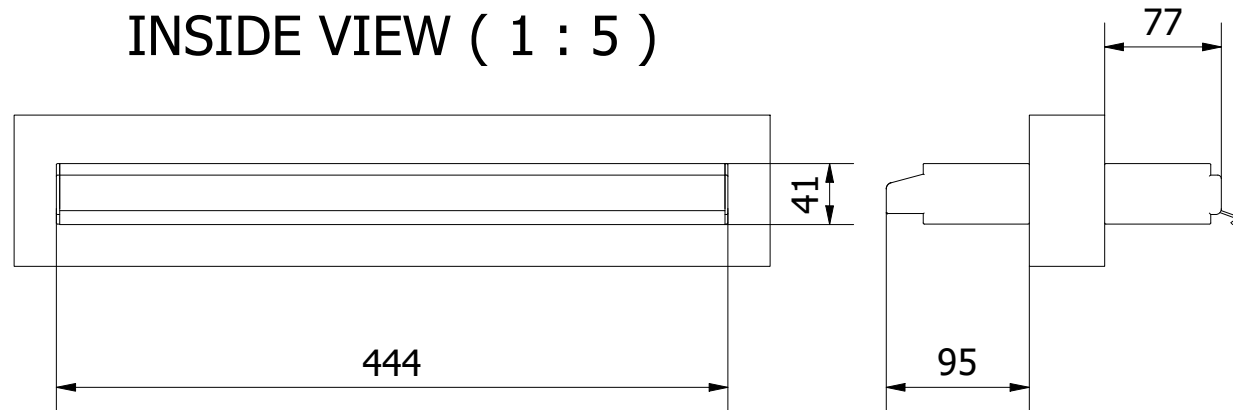

INSIDE VIEW (1 : 5)

OUTSIDE VIEW (1 : 5)

○ SSH 5000Ea Tipvent and 1 internal acoustic model and external Canopy and 1 External acoustic model

 Louvers & Ventilation Ltd				No
Material	Weight N/A	Coating surface	Anodisation surface N/A	Page size: A3
Alexandra Way, Ashchurch, Tewkesbury GL20 8NB, United Kingdom				Tol. DIN1748 (DEEL 4)
www.awlouvers.co.uk		info@awlouvers.co.uk		Name: Serge Date: 8/12/2021