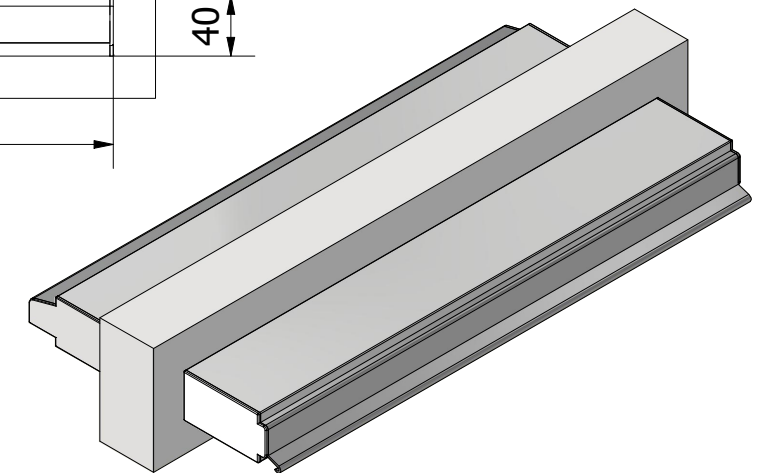

INSIDE VIEW (1 : 5)

OUTSIDE VIEW (1 : 5)

○ SSH 5000Ea Tipvent and 1 internal acoustic model and external Canopy and 1 External acoustic model

 Louvers & Ventilation Ltd				No
Material	Weight N/A	Coating surface	Anodisation surface N/A	Page size: A3
Alexandra Way, Ashchurch, Tewkesbury GL20 8NB, United Kingdom				Tol. DIN1748 (DEEL 4)
www.awlouvers.co.uk		info@awlouvers.co.uk		Name: Serge Date: 8/12/2021