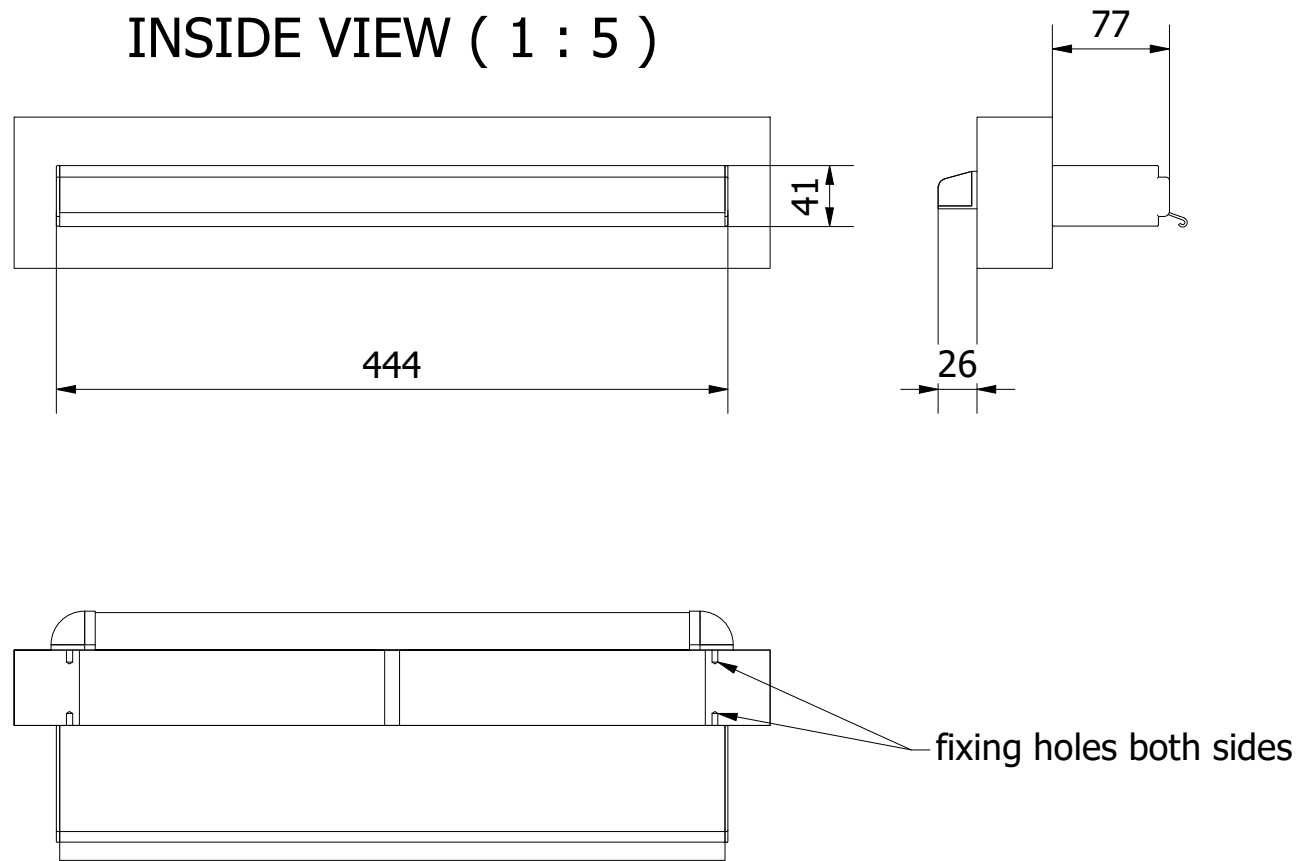

INSIDE VIEW (1 : 5)

OUTSIDE VIEW (1 : 5)

○ SSH 5000Ea Tipvent and 1 internal acoustic model and external Canopy

 Louvers & Ventilation Ltd				No
Material	Weight N/A	Coating surface	Anodisation surface N/A	Page size: A3
Alexandra Way, Ashchurch, Tewkesbury GL20 8NB, United Kingdom				Tol. DIN1748 (DEEL 4)
www.awlouvers.co.uk		info@awlouvers.co.uk		Name:SV Date: 8/12/2021