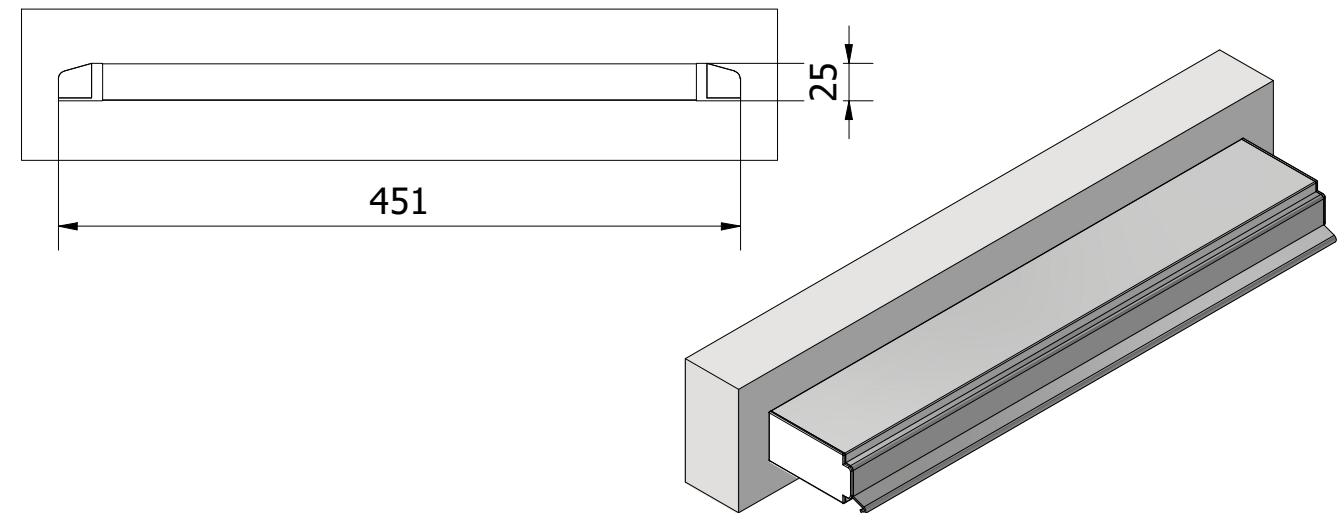

INSIDE VIEW (1 : 5)

OUTSIDE VIEW (1 : 5)

○ SSH 5000Ea Tipvent and 1 internal acoustic model and external Canopy

 Louvers & Ventilation Ltd				No
Material	Weight N/A	Coating surface	Anodisation surface N/A	Page size: A3
Alexandra Way, Ashchurch, Tewkesbury GL20 8NB, United Kingdom				Tol. DIN1748 (DEEL 4)
www.awlouvers.co.uk		info@awlouvers.co.uk		Name:SV Date: 8/12/2021