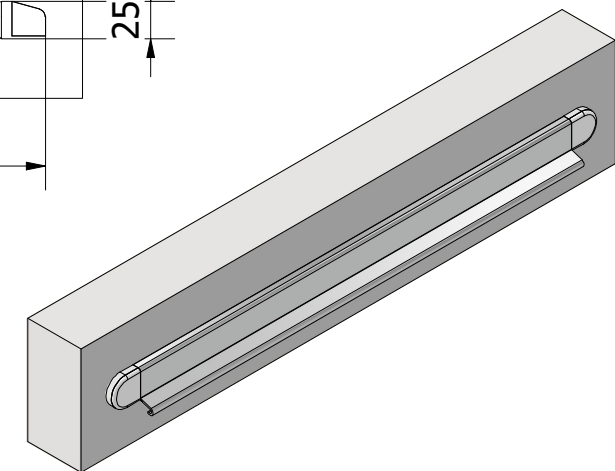

INSIDE VIEW (1 : 5)

OUTSIDE VIEW (1 : 5)

○ SSH 5000Ea Tipvent and Canopy with no acoustic models

 Louvers & Ventilation Ltd				No
Material	Weight N/A	Coating surface	Anodisation surface N/A	Page size: A3
Alexandra Way, Ashchurch, Tewkesbury GL20 8NB, United Kingdom				Tol. DIN1748 (DEEL 4)
www.awlouvers.co.uk		info@awlouvers.co.uk		Name:SV Date: 8/12/2021