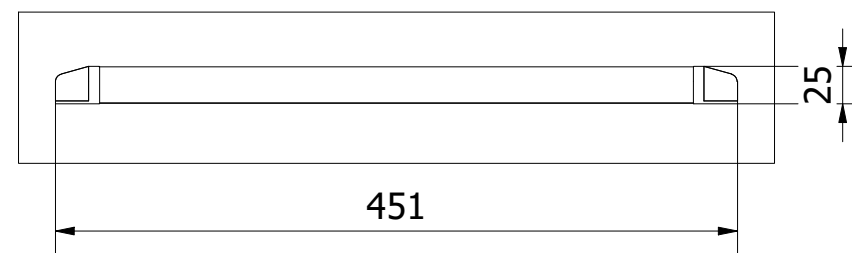

INSIDE VIEW (1 : 5)

OUTSIDE VIEW (1 : 5)

○ SSH 5000Ea Tipvent and Canopy with no acoustic models

 Louvers & Ventilation Ltd				No
Material	Weight N/A	Coating surface	Anodisation surface N/A	Page size: A3
Alexandra Way, Ashchurch, Tewkesbury GL20 8NB, United Kingdom				Tol. DIN1748 (DEEL 4)
www.awlouvers.co.uk		info@awlouvers.co.uk		Name:SV Date: 8/12/2021