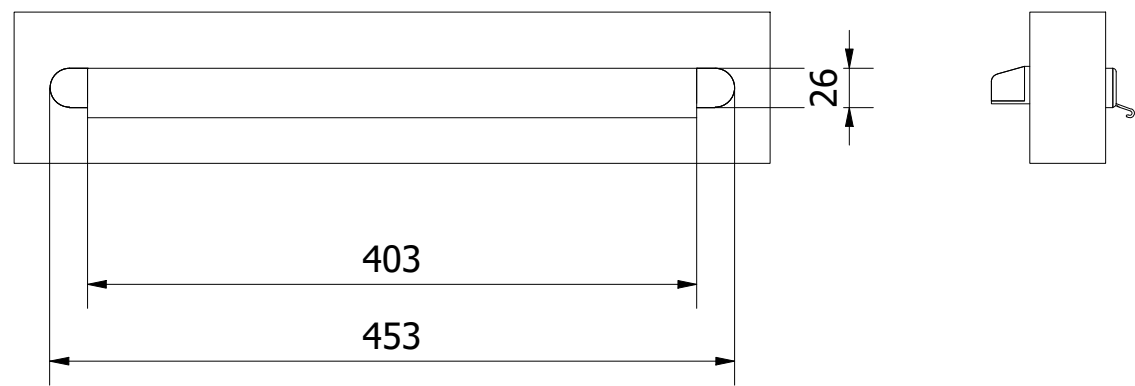

INSIDE VIEW (1 : 5)

OUTSIDE VIEW (1 : 5)

○ SSH 5000Ea Tipvent and Canopy with no acoustic models

 Louvers & Ventilation Ltd				No
Material	Weight N/A	Coating surface	Anodisation surface N/A	Page size: A3
Alexandra Way, Ashchurch, Tewkesbury GL20 8NB, United Kingdom				Tol. DIN1748 (DEEL 4)
www.awlouvers.co.uk		info@awlouvers.co.uk		Name:SV Date: 8/12/2021