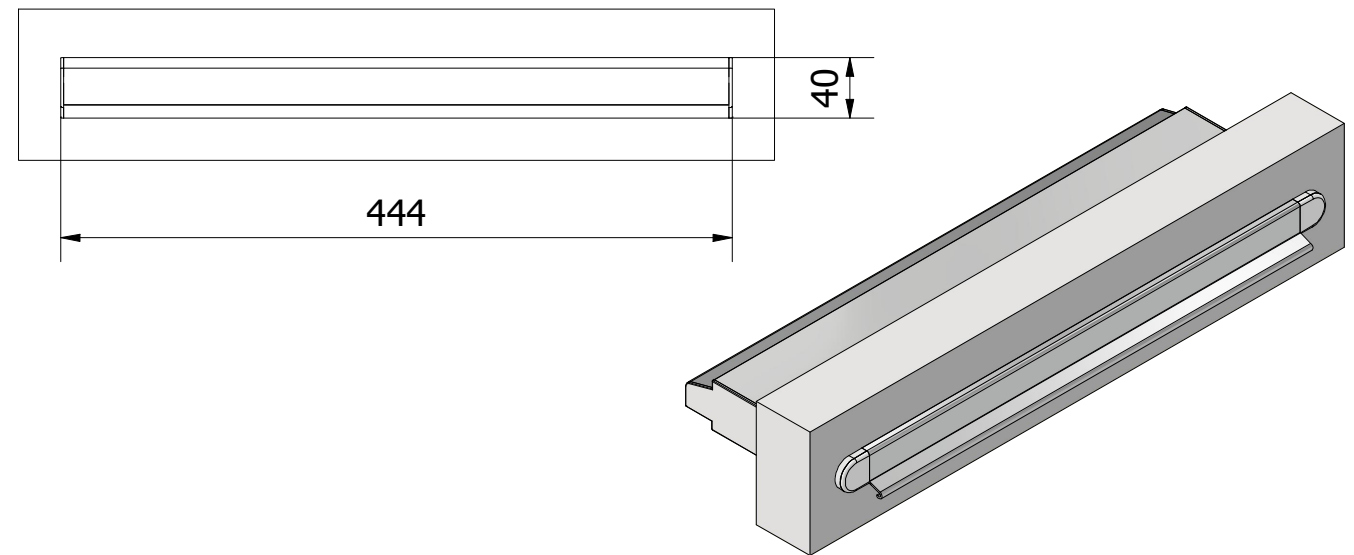

INSIDE VIEW ( 1 : 5 )

OUTSIDE VIEW ( 1 : 5 )

○ SSH 5000Ea Tipvent and external Canopy and 1 external acoustic model

<b>Louvers &amp; Ventilation Ltd</b>				No
Material	Weight N/A	Coating surface	Anodisation surface N/A	Page size: A3
Alexandra Way, Ashchurch, Tewkesbury GL20 8NB, United Kingdom				Tol. DIN1748 (DEEL 4)
www.awlouvers.co.uk		info@awlouvers.co.uk		Name: SV Date: 8/12/2021