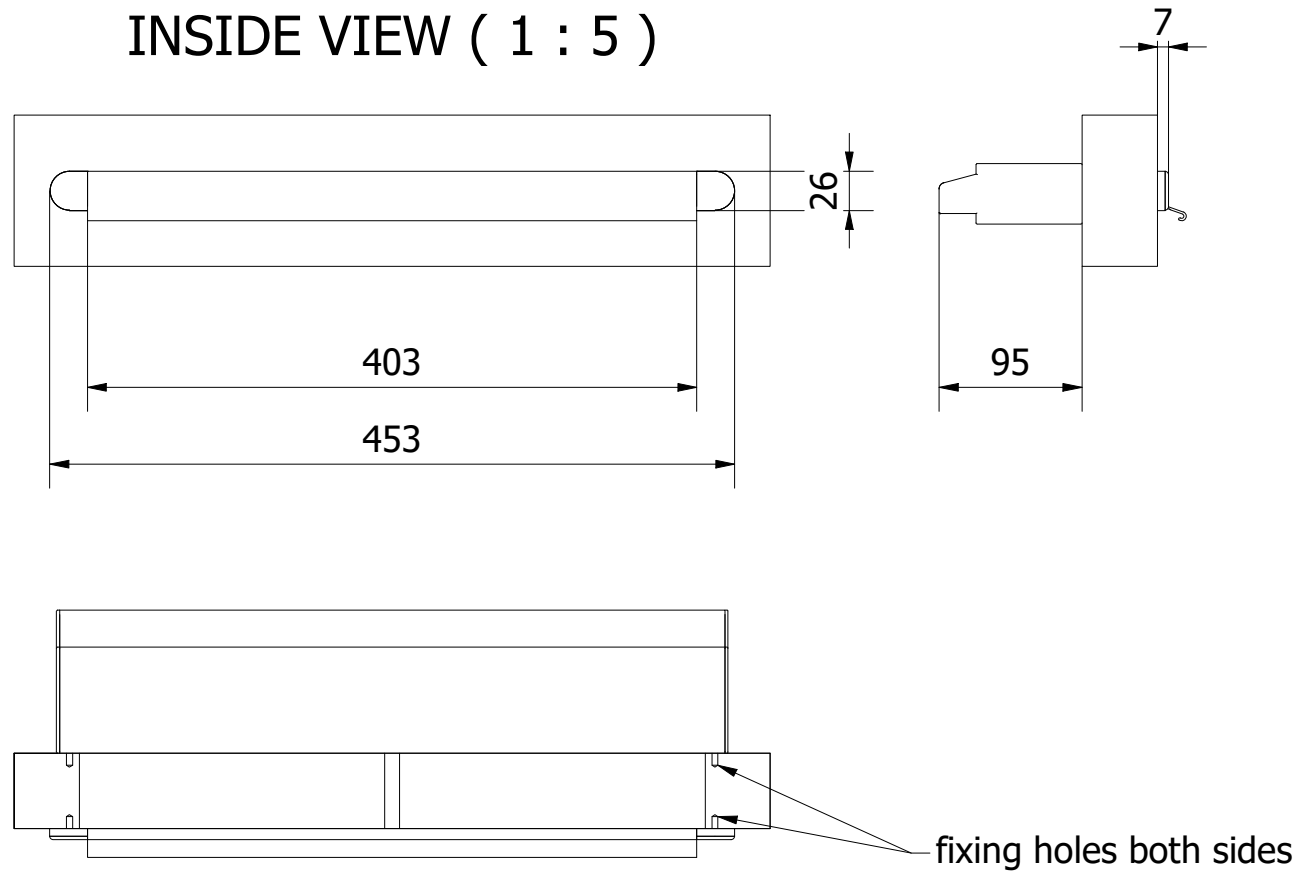

INSIDE VIEW ( 1 : 5 )

OUTSIDE VIEW ( 1 : 5 )

○ SSH 5000Ea Tipvent and external Canopy and 1 external acoustic model

<b>Louvers &amp; Ventilation Ltd</b>				No
Material	Weight N/A	Coating surface	Anodisation surface N/A	Page size: A3
Alexandra Way, Ashchurch, Tewkesbury GL20 8NB, United Kingdom				Tol. DIN1748 (DEEL 4)
www.awlouvers.co.uk		info@awlouvers.co.uk		Name: SV Date: 8/12/2021